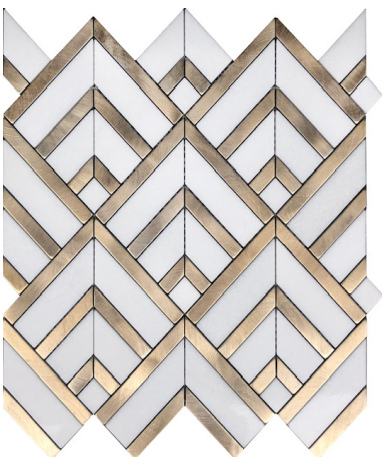

## The Great Gatsby: *Marble/Aluminum*

The design concept of this series was inspired by the New York lifestyle back in the 1920's. That's when America became the permanent power in the world. This period was also known as the "Roaring Twenties". During this period, we witnessed many major developments in our culture which we still feel the impact today. The birth of the jazz, women's suffrage movement and Manhattan became the world's financial center. This also included the automobile, radio and Hollywood movie culture. This series is to pay tribute to the unique American contribution to world culture.

EXPRESS YOURSELF

**PUCCINI***Natural Stone by DuraTile*

Material : Marble/Aluminum

Dimension: 12" x 13-1/4"

Sq ft per Piece : 1.1

Weight per Box : 43lbs

Pieces per box : 15

Sq ft per Box : 16.5

MM103-SL | Daisy | Silver

MM103-GD | Jay | Gold