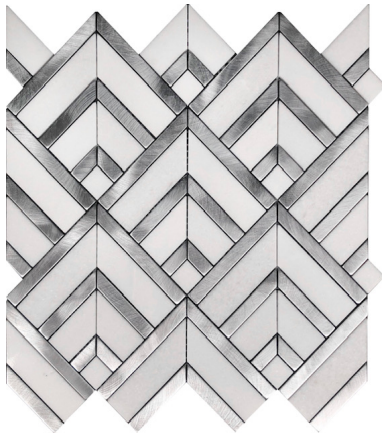

## The Great Gatsby: *Marble/Aluminum*

The design concept of this series was inspired by the New York lifestyle back in the 1920's. That's when America became the permanent power in the world. This period was also known as the "Roaring Twenties". During this period, we witnessed many major developments in our culture which we still feel the impact today. The birth of the jazz, women's suffrage movement and Manhattan became the world's financial center. This also included the automobile, radio and Hollywood movie culture. This series is to pay tribute to the unique American contribution to world culture.

EXPRESS YOURSELF

**PUCCINI***Natural Stone by DuraTile*

Material : Marble/Aluminum

Dimension: 12" x 13-1/4"

Sq ft per Piece : 1.1

Weight per Box : 43lbs

Pieces per box : 15

Sq ft per Box : 16.5

MM103-SL | Daisy | Silver

MM103-GD | Jay | Gold