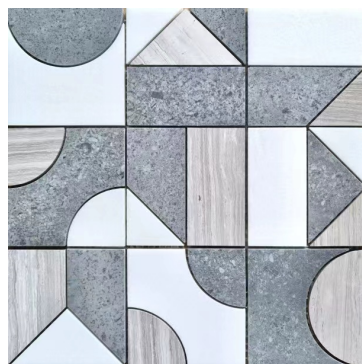

MM107-FWW | Bruce