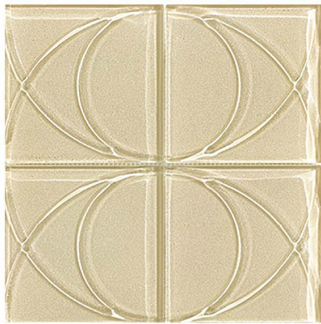

**PUCCINI**  
Natural Stone by DuraTile

## Zen Rock Garden

**Ginsha**  
GLP11-6G 6"X6"

**Sarashi-dake**  
GLP11-6B 6"X6"

**Shirasuna**  
GLP11-6W 6"X6"

**Series Name: Zen Rock Garden (Karaesansui)**

**Material: Glass tile mesh mounted**

**Item per sq. ft.: 12" X 12" nominal**