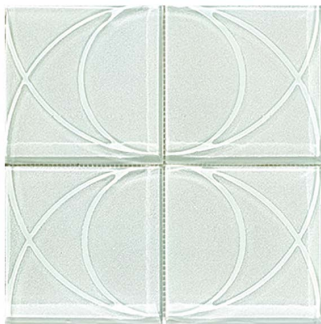

**PUCCINI**  
Natural Stone by DuraTile

## Zen Rock Garden

**Ginsha**  
GLP11-6G 6"X6"

**Sarashi-dake**  
GLP11-6B 6"X6"

**Shirasuna**  
GLP11-6W 6"X6"

**Series Name: Zen Rock Garden (Karaesansui)**

**Material: Glass tile mesh mounted**

**Item per sq. ft.: 12" X 12" nominal**