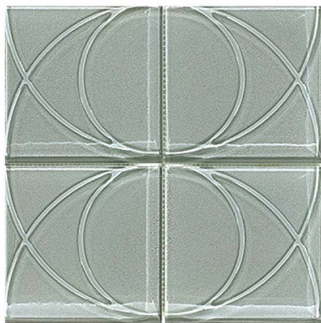

**PUCCINI**  
Natural Stone by DuraTile

## Zen Rock Garden

**Ginsha**  
GLP11-6G 6"X6"

**Sarashi-dake**  
GLP11-6B 6"X6"

**Shirasuna**  
GLP11-6W 6"X6"

**Series Name: Zen Rock Garden (Karaesansui)**

**Material: Glass tile mesh mounted**

**Item per sq. ft.: 12" X 12" nominal**