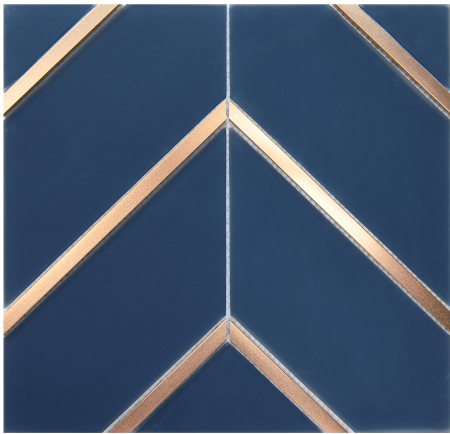

New Manhattan Rise Series: *Glass and Aluminum*

This new series created by Puccini is to pay tribute to the Manhattan vibe. This frosted glass with high polished gold trim creates a Juxtapose effect that looks not only stunning but creative. You can create different patterns to suit your design needs.

GLMA-BU-11 | Park Row

GLMA-BK-12 | Spruce St

GLMA-CR-13 | Fullton St

- Thickness : 3/8"
- Dimensions: 12" x 12"
- Square Feet per Piece: 1
- Lbs per Box: 36
- Pieces per Box: 15 pcs
- Sq Ft. per Box: 15 sq. ft.