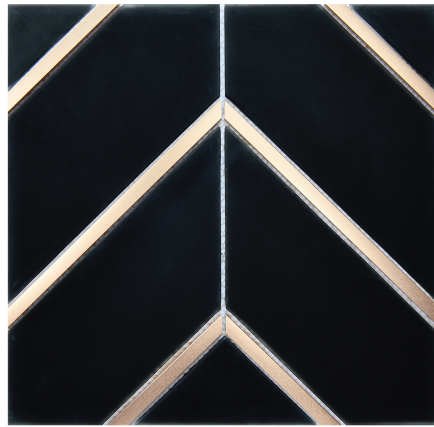

New Manhattan Rise Series: *Glass and Aluminum*

This new series created by Puccini is to pay tribute to the Manhattan vibe. This frosted glass with high polished gold trim creates a Juxtapose effect that looks not only stunning but creative. You can create different patterns to suit your design needs.

GLMA-BU-11 | Park Row

GLMA-BK-12 | Spruce St

GLMA-CR-13 | Fullton St

- Thickness : 3/8"
- Dimensions: 12" x 12"
- Square Feet per Piece: 1
- Lbs per Box: 36
- Pieces per Box: 15 pcs
- Sq Ft. per Box: 15 sq. ft.